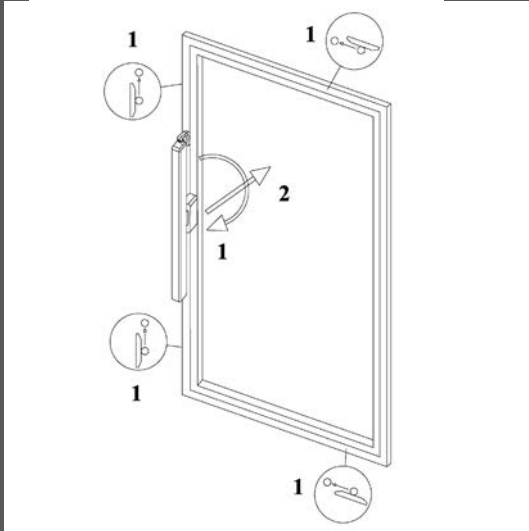

## Outward

Top hinged window

Side hinged windows

Roof windows

Opening: PlusUltra system releases the locking points before the window opening

Closing: PlusUltra system engages the locking points after the complete window closing

## Actuator dimensions