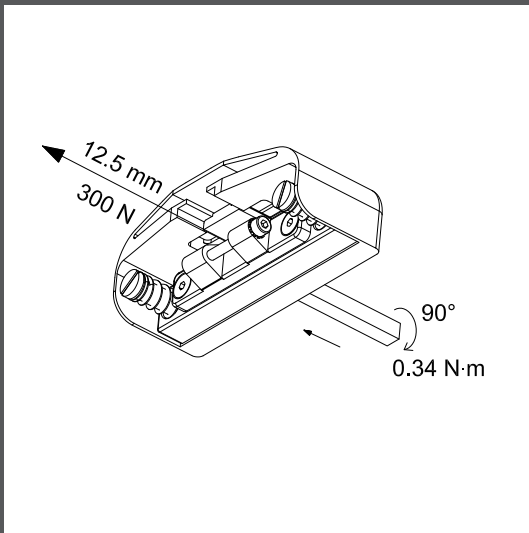

## Outward

Top hinged window

Side hinged windows

Roof windows

Opening: PlusUltra system releases the locking points before the window opening

Closing: PlusUltra system engages the locking points after the complete window closing

## Actuator dimensions