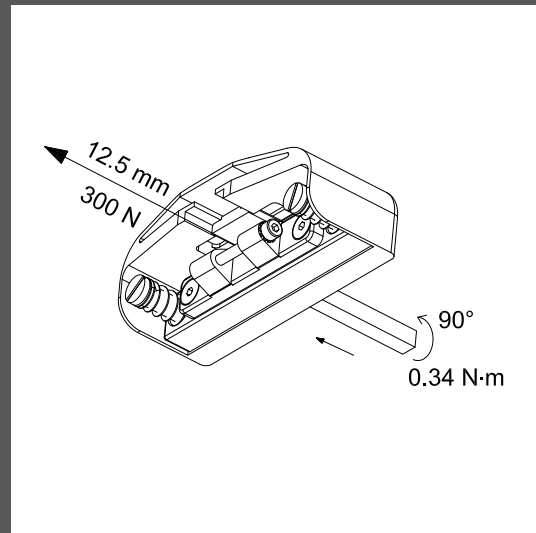

PLUSULTRA RIGHT