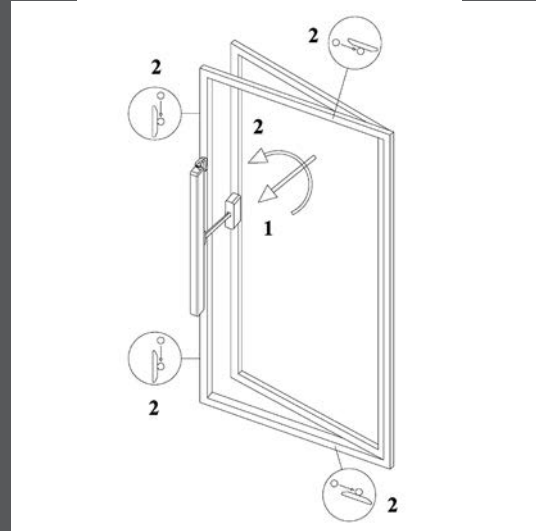

## Outward

Top hinged window

Side hinged windows

Roof windows

Opening: PlusUltra system releases the locking points before the window opening

Closing: PlusUltra system engages the locking points after the complete window closing

## Actuator dimensions